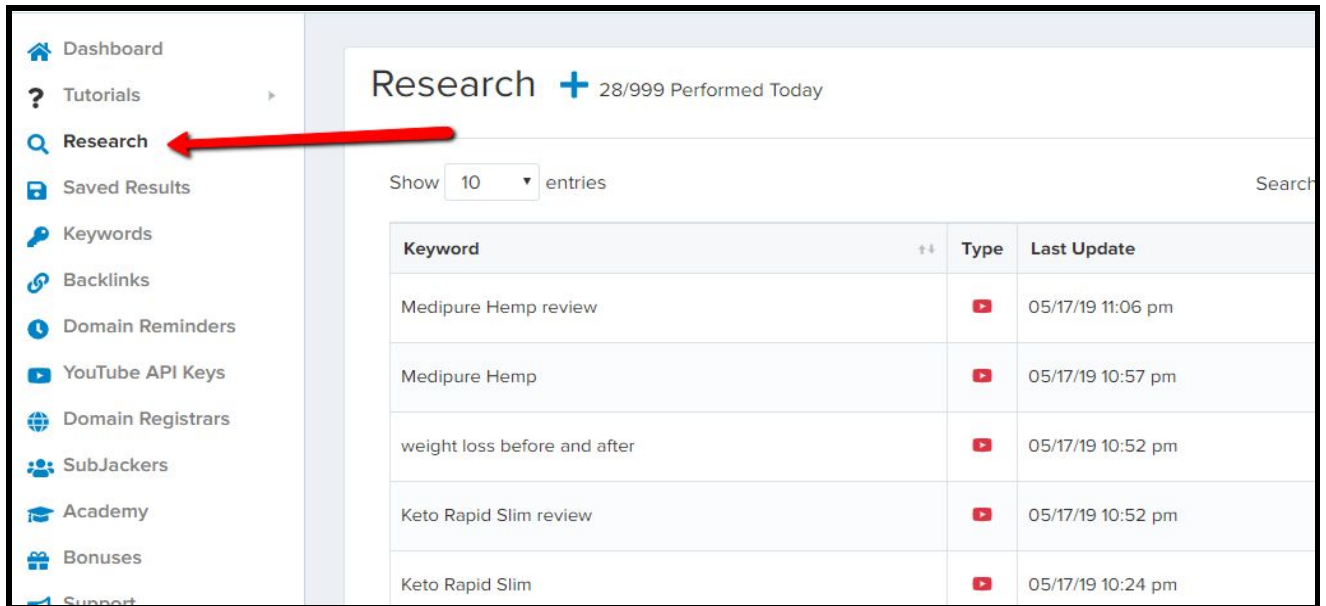

AUTO SEARCH

the new "Auto Search" feature which will automatically search that keyword every 7 days to see if there's any new domains available.

1.) Click on the "Magic Wand" icon which will appear on every search made.

4.) and then **click on Auto Searches**

5.) Here's a preview of the **AutoSearch** Page, you can either **click** on the **Eye** icon to go to the results or click on the **X** button to **deactivate** AutoSearch feature on that keyword.