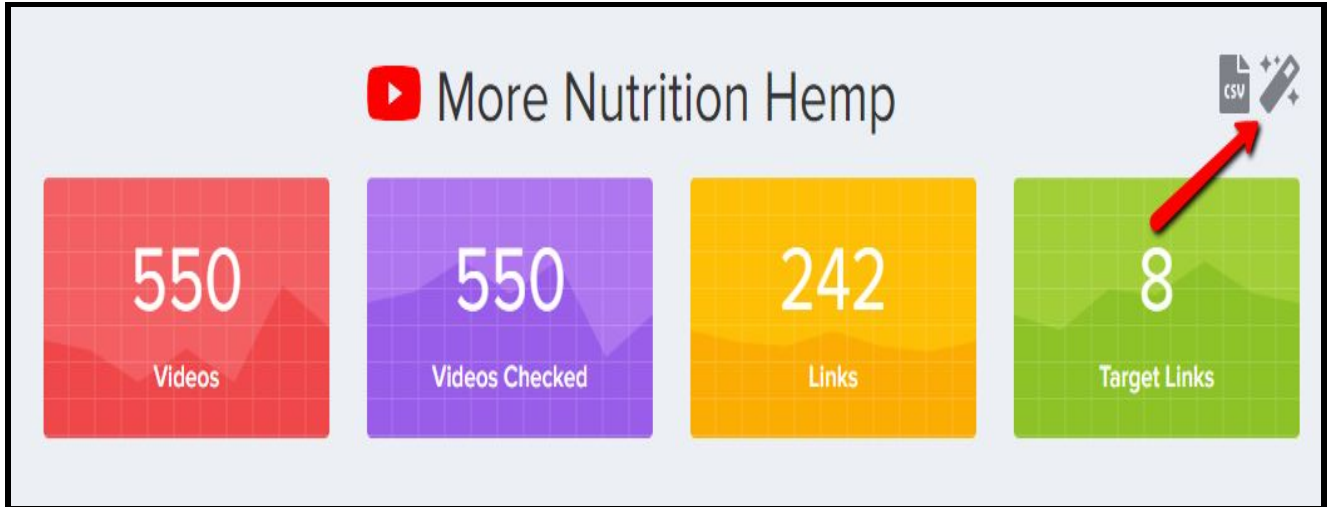

AUTO SEARCH

the new "Auto Search" feature which will automatically search that keyword every 7 days to see if there's any new domains available.

1.) Click on the "Magic Wand" icon which will appear on every search made.