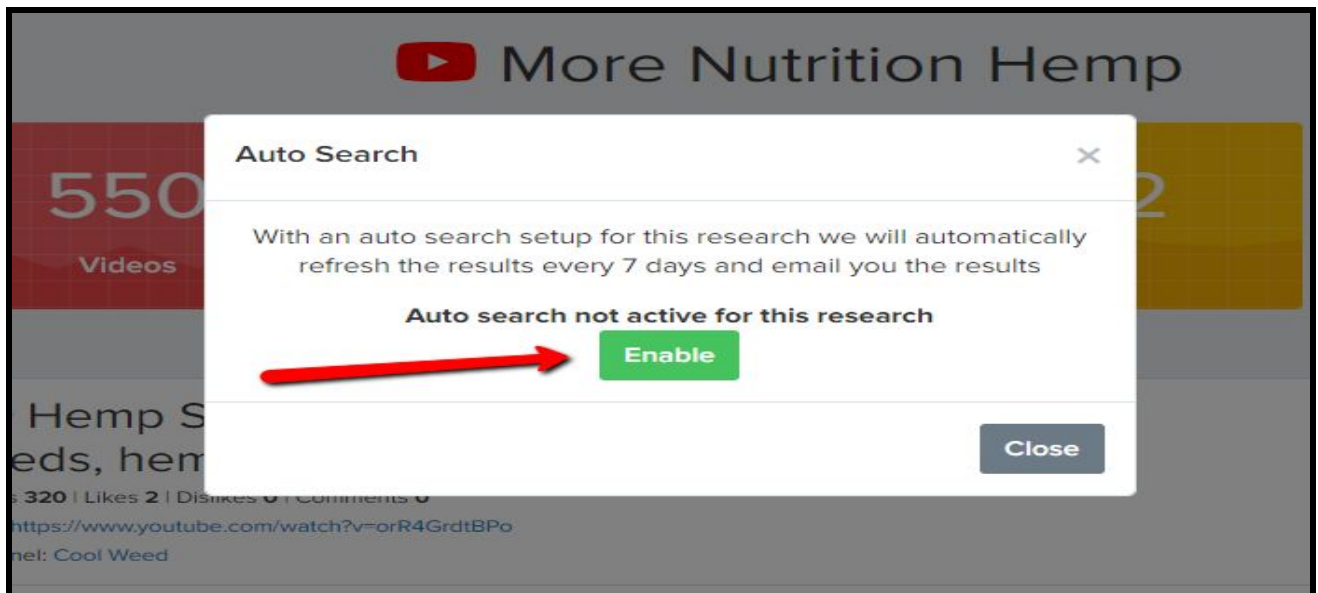

2.) Click on **enable** to activate the Auto Search function on the keyword. **Once activated, you will be notified through email if there's an available domain.**