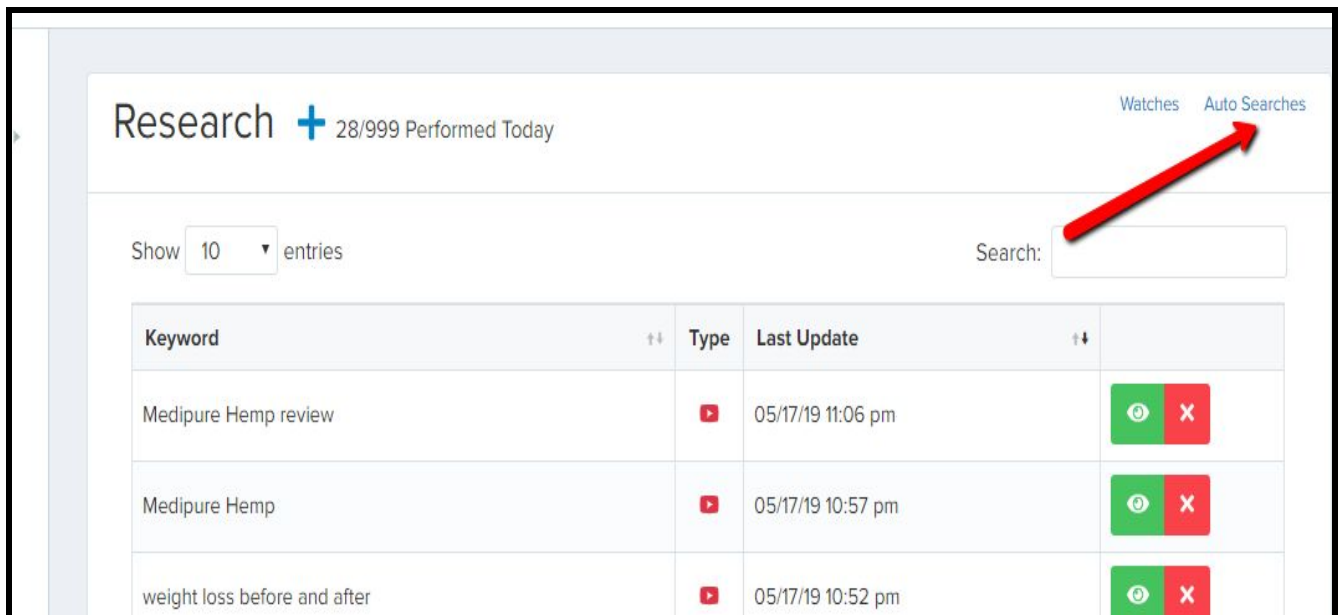

AUTO SEARCH

the new "Auto Search" feature which will automatically search that keyword every 7 days to see if there's any new domains available.

1.) Click on the "Magic Wand" icon which will appear on every search made.

2.) Click on **enable** to activate the Auto Search function on the keyword. **Once activated, you will be notified through email if there's an available domain.**

3.) After **activating Auto Search**, you can check on it's status by **going to Research Tab**.

4.) and then **click on Auto Searches**

5.) Here's a preview of the **AutoSearch** Page, you can either **click** on the **Eye** icon to go to the results or click on the **X** button to **deactivate** AutoSearch feature on that keyword.